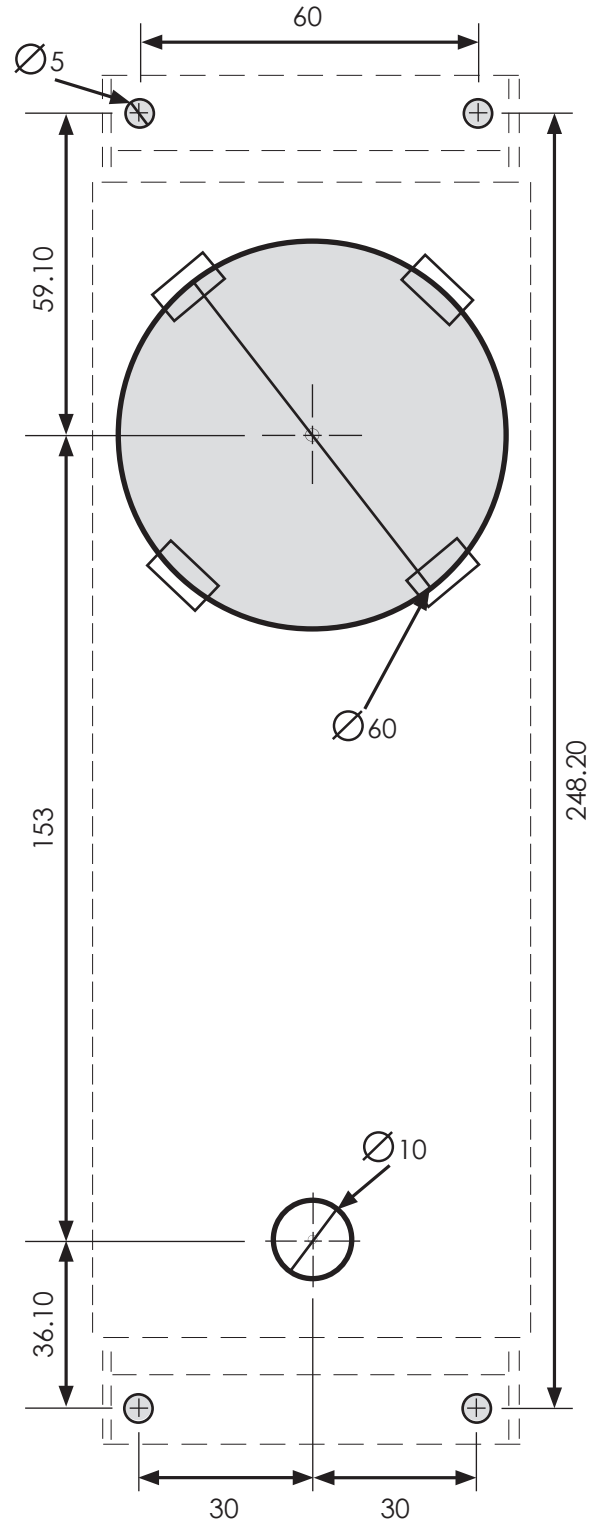

Size of 204EU in mm

Installation Size in mm