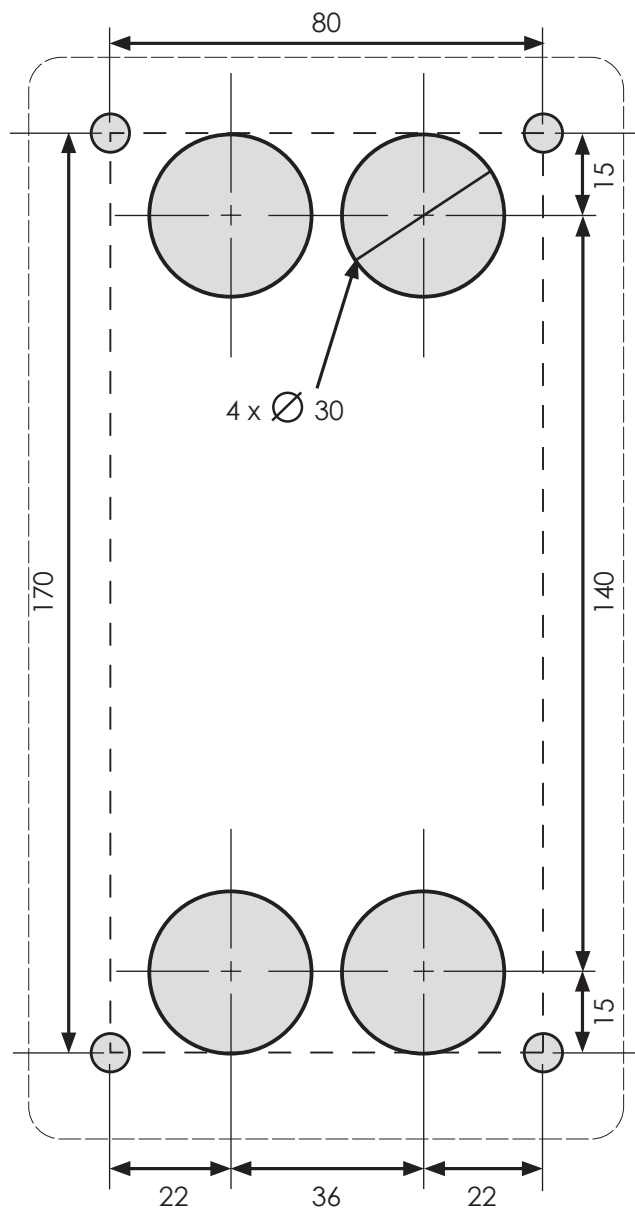

Size of 232EU in mm

Installation
Size in mm