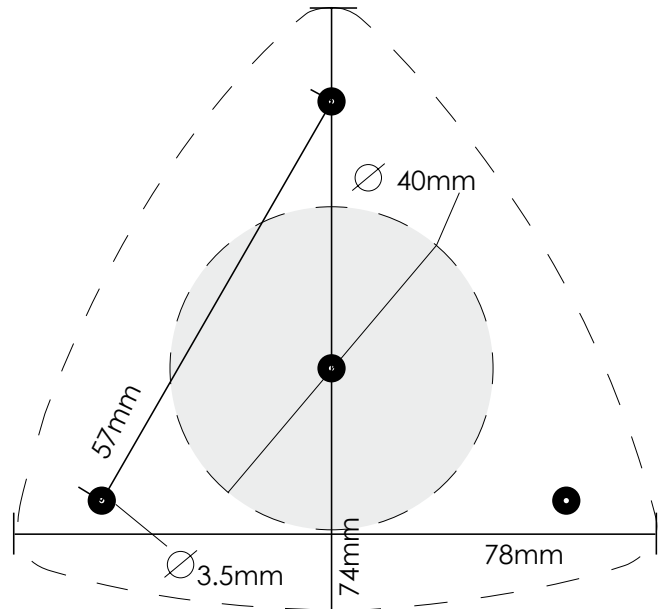

2015 Push button

Dimensions and installation diagram

2015 Wiring schema