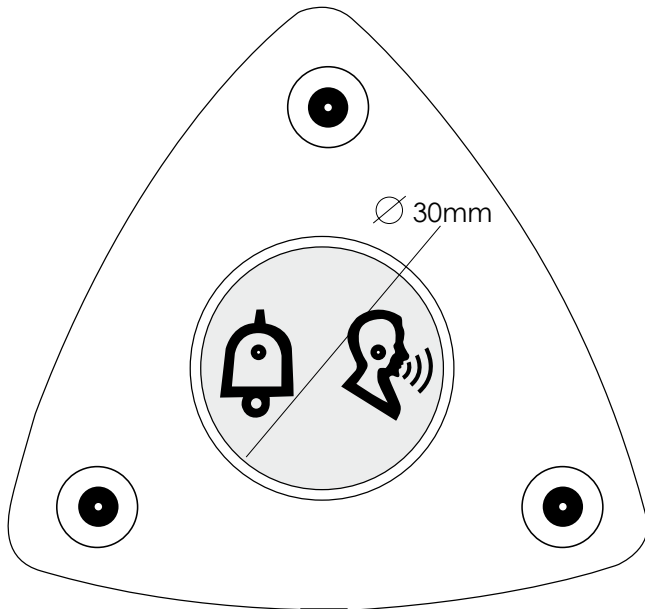

2015 Push button

Dimensions and installation diagram

2015 Wiring schema